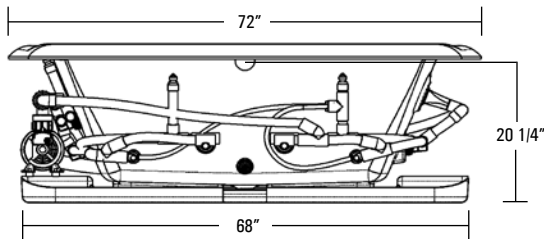

SPECIFICATIONS:

GENERAL SPECIFICATIONS:

Tub Size	72" x 42" x 23 1/2"
	183 cm x 107 cm x 60 cm
Bathing Well	42" long 26" wide 21 1/4" interior depth
Maximum Water Depth	17 1/2"
Shipping Weight	244 lbs. / 111 kg
Tub Weight Filled	1062 lbs. / 482 kg
Tub Only Weight	138 lbs. / 63 kg
Weight w/Equipment	182 lbs. / 83 kg
Gallons to Overflow	106 gal. / 401 L
Gallons to Operate	1 bather: 87 gal. / 329 L 2 bathers: 68 gal. / 257 L

ELECTRICAL SPECIFICATIONS:

Pump Requirement	2 HP; 11 AMP; 110V 15 AMP; 110V, separate circuit required protected w/ Class A GFCI
Inline Heater Requirement	1.5 kW; 12 AMP; 110V 15 AMP; 110V, separate circuit required protected w/ Class A GFCI

STANDARD EQUIPMENT:

1. **12 Hydrotherapy Jets including:**
2. 4 Full Size Pressure-Flo Hydrotherapy Jets
   - 4 Pressure Plus Hydrotherapy Jets
   - 3 Recessed Rotary Massage Jets
   - 1 Recessed Fan Jet
3. **Aquatic Quality Features:**
4. 2 HP, 3-Speed Run-Dry Pump
   - Bath-Side Electronic Control Panel
   - Chromatherapy LED Lighting
   - 1.5 kW Inline Maintenance Heater
   - "Quiet Pad" Anti-Vibration Pump Mount for Quiet Pump Operation
   - Slip Resistant Floor
   - Pre-leveled ABS Support Base
   - Heat-bent Rigid PVC Piping for Optimum Sanitary Conditions
   - Durable, Easy to Clean, Lucite® Cast Acrylic Surface
   - Available in 8 Standard No-Charge Colors
5. **UL & IAPMO Listed, Factory Tested Limited Lifetime Warranty**

OPTIONAL EQUIPMENT:

- Comfort Pillow -- Oval or Rectangle
- Jet Finish
  - Chrome, Polished Brass, Gold, Polished Nickel or Satin Nickel
- Bolt-On Grab Bar
  - White, Biscuit, Chrome, Polished Brass, Gold, Polished Nickel, Satin Nickel, or Oil Rubbed Bronze
- Lift & Turn Waste and Overflow
  - Chrome, Polished Brass, Gold, Polished Nickel, Satin Nickel or Oil Rubbed Bronze
- Cable Drive Waste and Overflow
  - Chrome, Polished Brass, Gold, Polished Nickel, Satin Nickel, Oil Rubbed Bronze or Color Matched (Bone, White and Biscuit Only)
- Hand Held Jet - Chrome or Polished Brass
- Optional Pump Location
- Remote Pump Location
- Premium Colors

All acrylic colors featured by Aquatic match the industry's leading fixture manufacturers.

This unit is not recommended for shower installations.

Fax-On-Demand
Document # 1073

The manufacturer accepts a 1/4" variance. There are variations on each tub and specifications are subject to change as we improve upon our product as required. The dimensions needed for site preparation and structure building should be measured from the tub; Aquatic Industries, Inc. assumes no responsibility for preparatory work. www.aquaticwhirlpools.com 800.555.5324